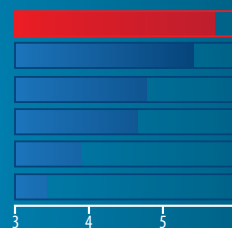

Awarded Best Security For 2011

Bitdefender Internet Security 2011 & 2012
Kaspersky Internet Security 2011 & 2012
Panda Internet Security 2011 & 2012
Norton Internet Security 2011 & 2012
ESET Smart Security 4.2 & 5
McAfee Total Protection 2011 & 2012

Highest overall score in protection, repair and usability • Home User category
<http://www.av-test.org/certifications>

*#1 ranking based on reviews from AV Test, Top Ten Reviews, Choice Magazine, ConsumerSearch.com and Which? Magazine (UK).

Key Features:

- Blocks viruses, spyware & spam
- Halts ID theft attempts
- Filters the links you receive from your Facebook and Twitter friends
- Keeps kids safe with cutting-edge parental controls
- Firewall to guard your Internet connection

Engage Autopilot for Silent Security